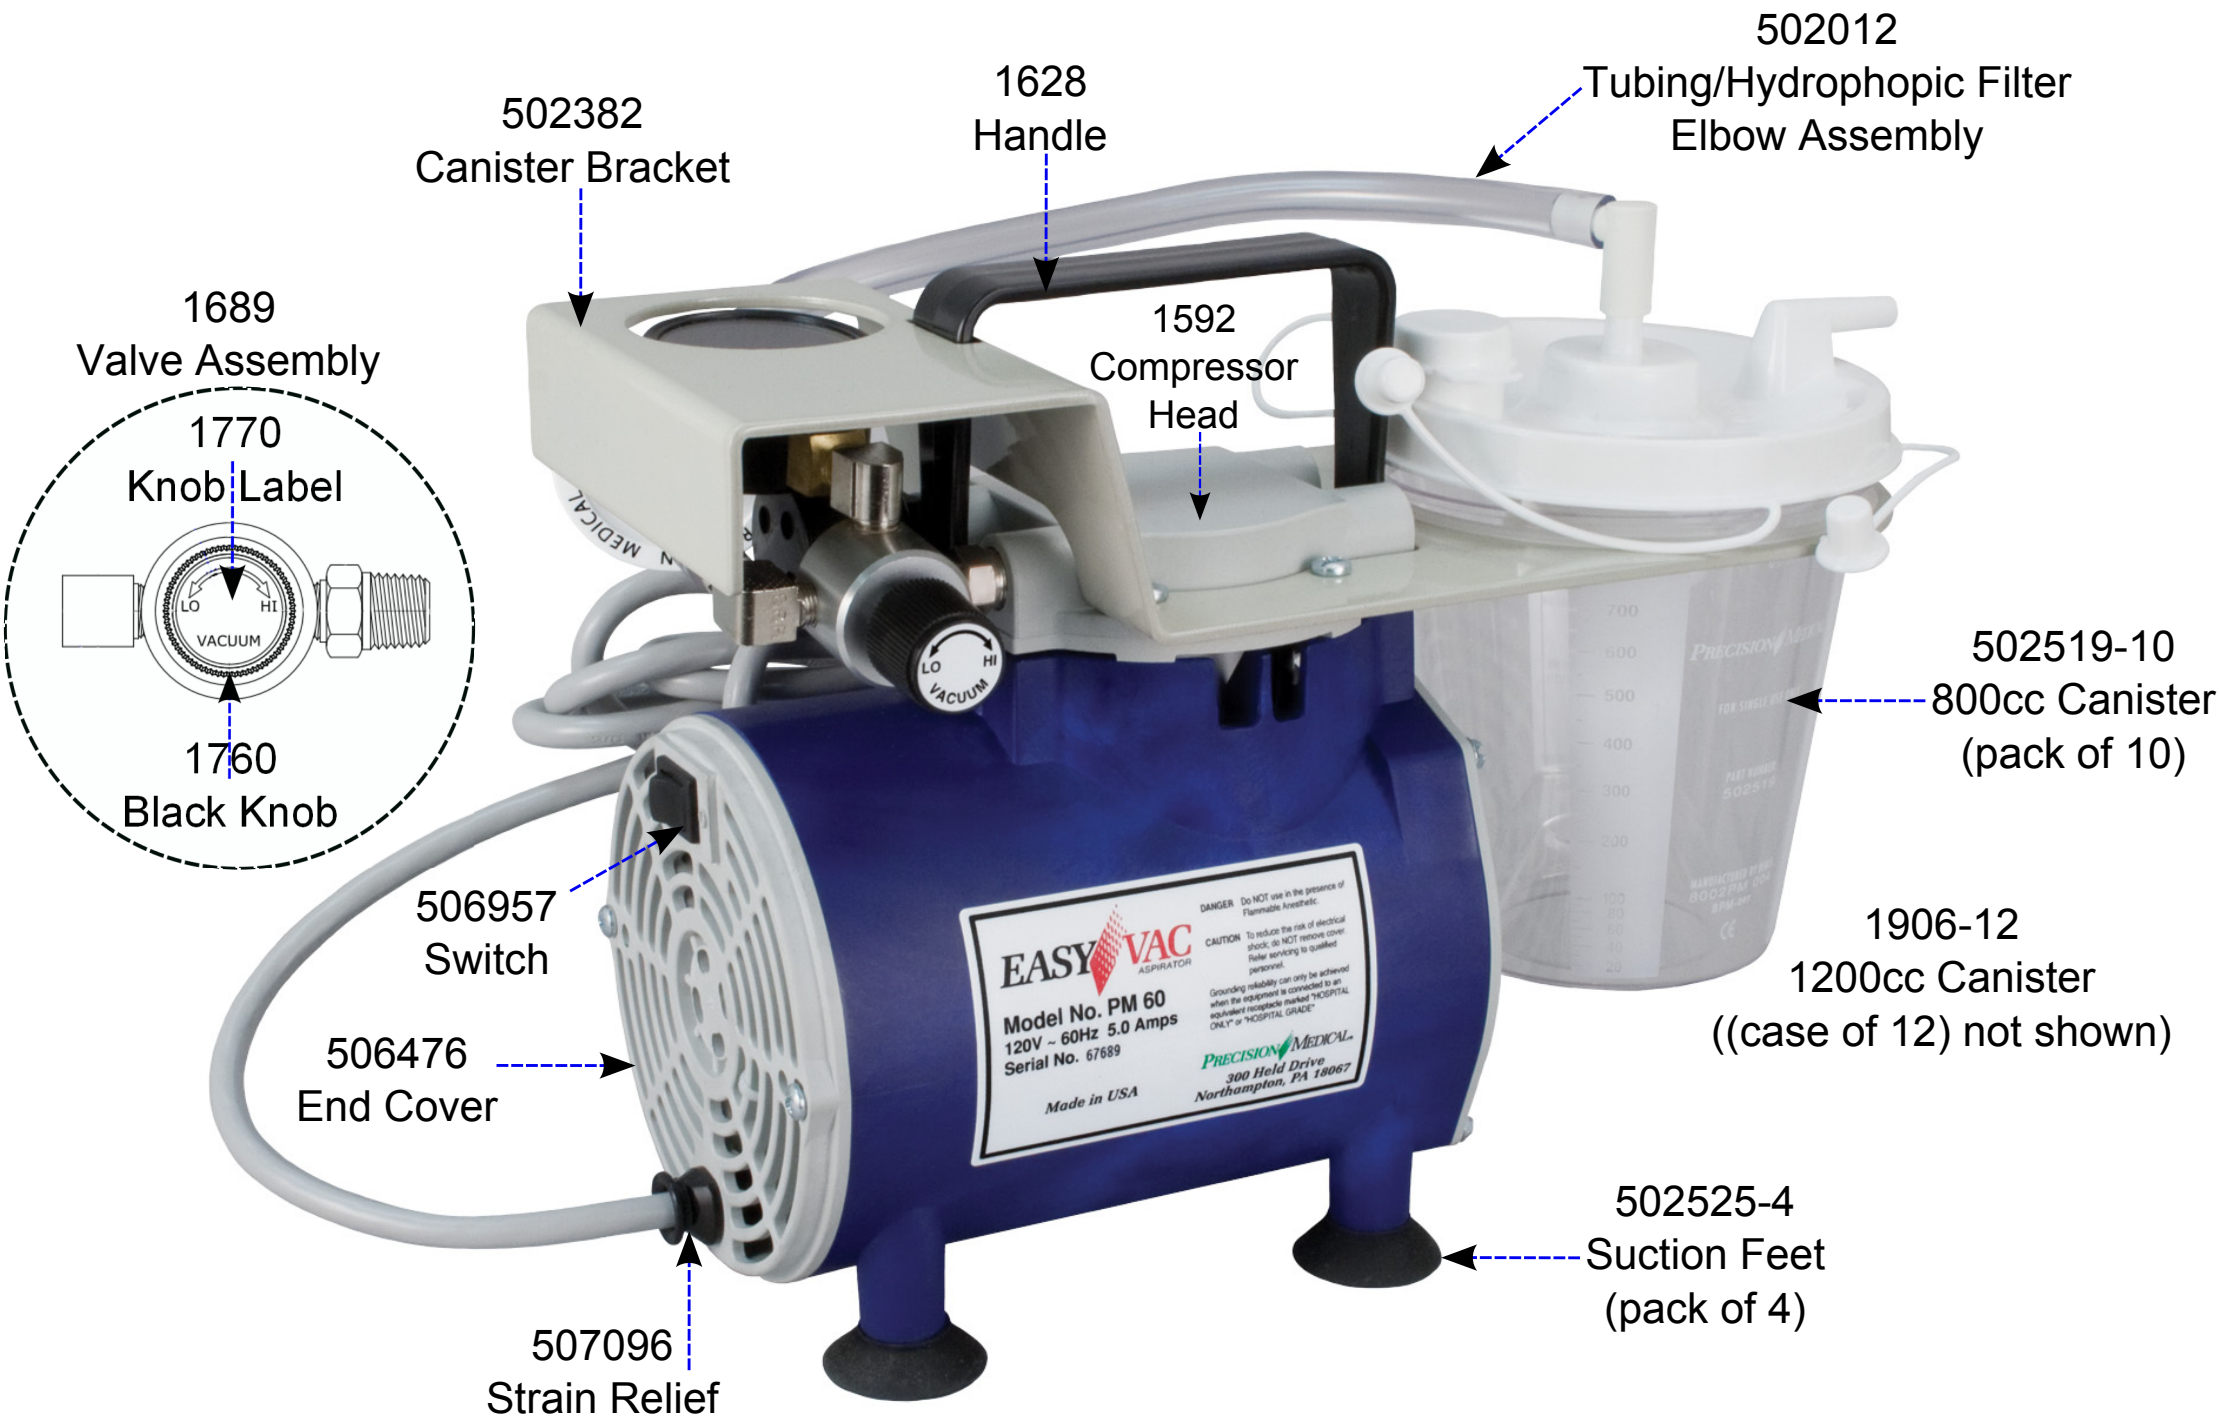

PM60 Front View

PM60 Rear View

Items Not Shown

- 1841-10 - Air Filter (pack of 10)
- 1906-12 - 1200cc Canister (Case of 12)
- 1955 - Suction Tubing
- 502060 - Motor Rebuild Kit

502914 Piston Assembly

(not to scale)

502913
Piston Screw

502726
Piston Top

502727
Piston Bottom

1596
Counterweight
Bearing

503851
Counterweight

9048
Counterweight/Bearing
Set Screw